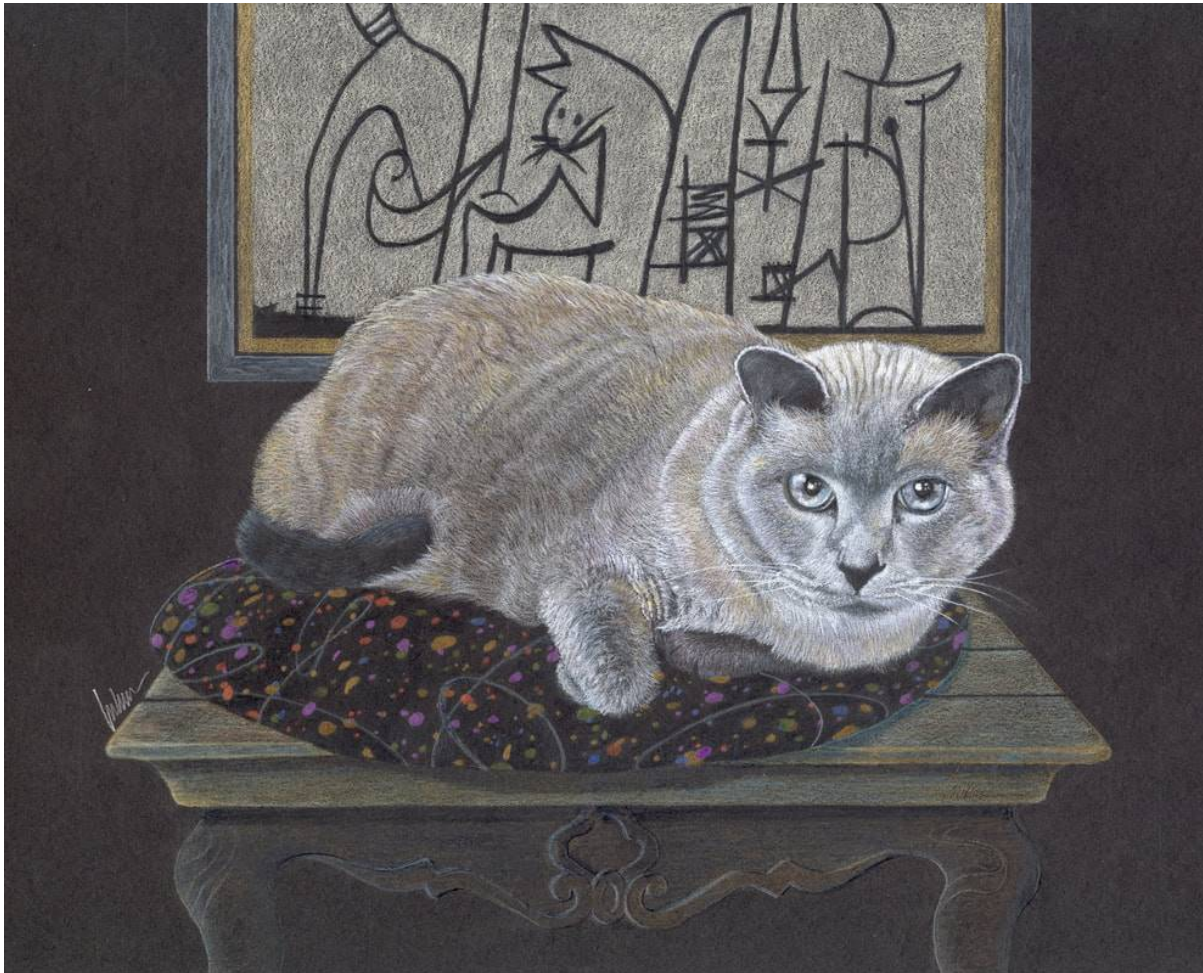

The logo features a purple treble clef symbol overlaid on a circular graphic composed of several overlapping, slightly offset purple lines that create a sense of motion or a stylized 'E' shape.

EMERALD VIOLET

. INSPIRATION! .
Let The Music Play !

I took a picture of this ancient treasure I found in a Paris Flea Market. I love the color, the rough texture, the little rusted touches, the simple message of serenity & music.

LINK to insight into Paris Flea Markets

. ART .
Soft Neutrals !

This fabulous kitty lives not far from my Studio in the home of a dear friend. Missa is the most beautiful creature with amazing fur... it is comprised of many neutral colors. It was a joy to draw her, to try and capture her intricate details and the serious look in her eyes. Isn't she captivating?